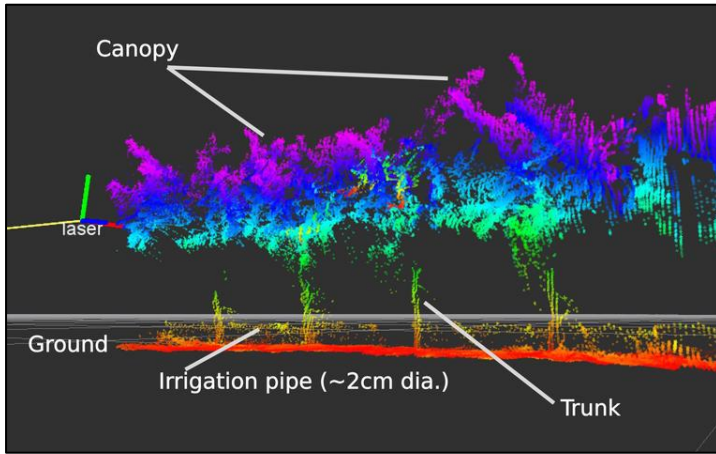

# SmartApply<sup>®</sup>

Precision-Controlled Application

3-D Laser Captures the Canopy

Only the Canopy Gets Sprayed and Based on Plant Density

- 47-73% reduction of spray consumption
- 40-87% reduction in spray loss beyond tree canopies
- Up to 87% less airborne drift
- 68-93% reduction in spray loss on the ground
- Equal or better crop protection